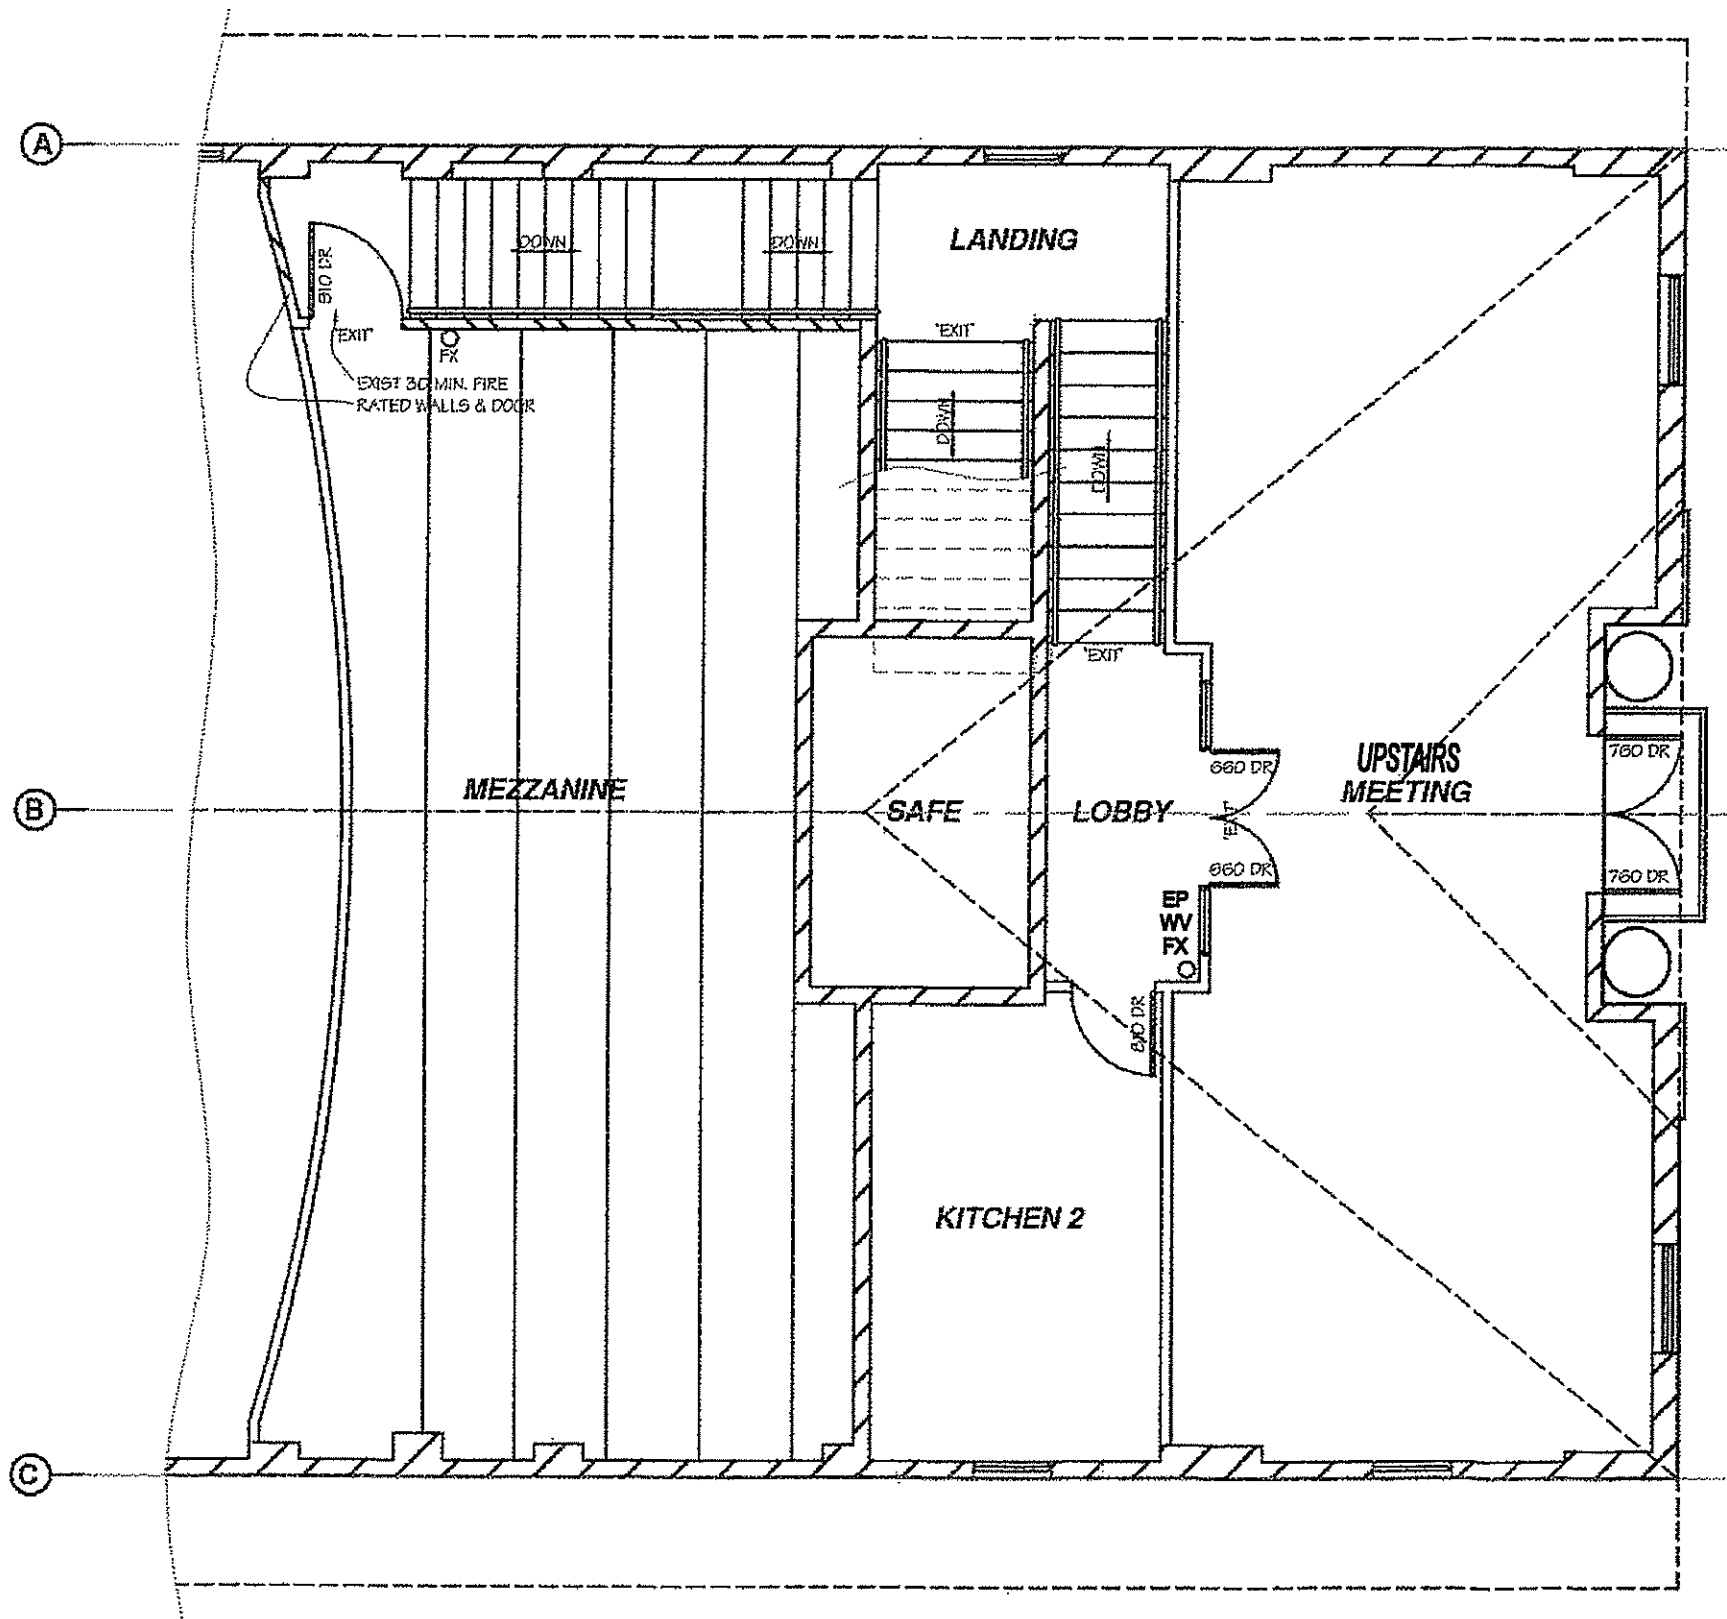

GROUND FLOOR PLAN

Key	
CP	- Call Point for Fire Alarm
FX	- Fire Extinguisher
FHR	- Fire Hose Reel
EP	- Evacuation Procedures
WV	- Wardens Vest
TB	- Tally Board
"Exit"	- Emergency Exits

INTERMEDIATE FLOOR PLAN