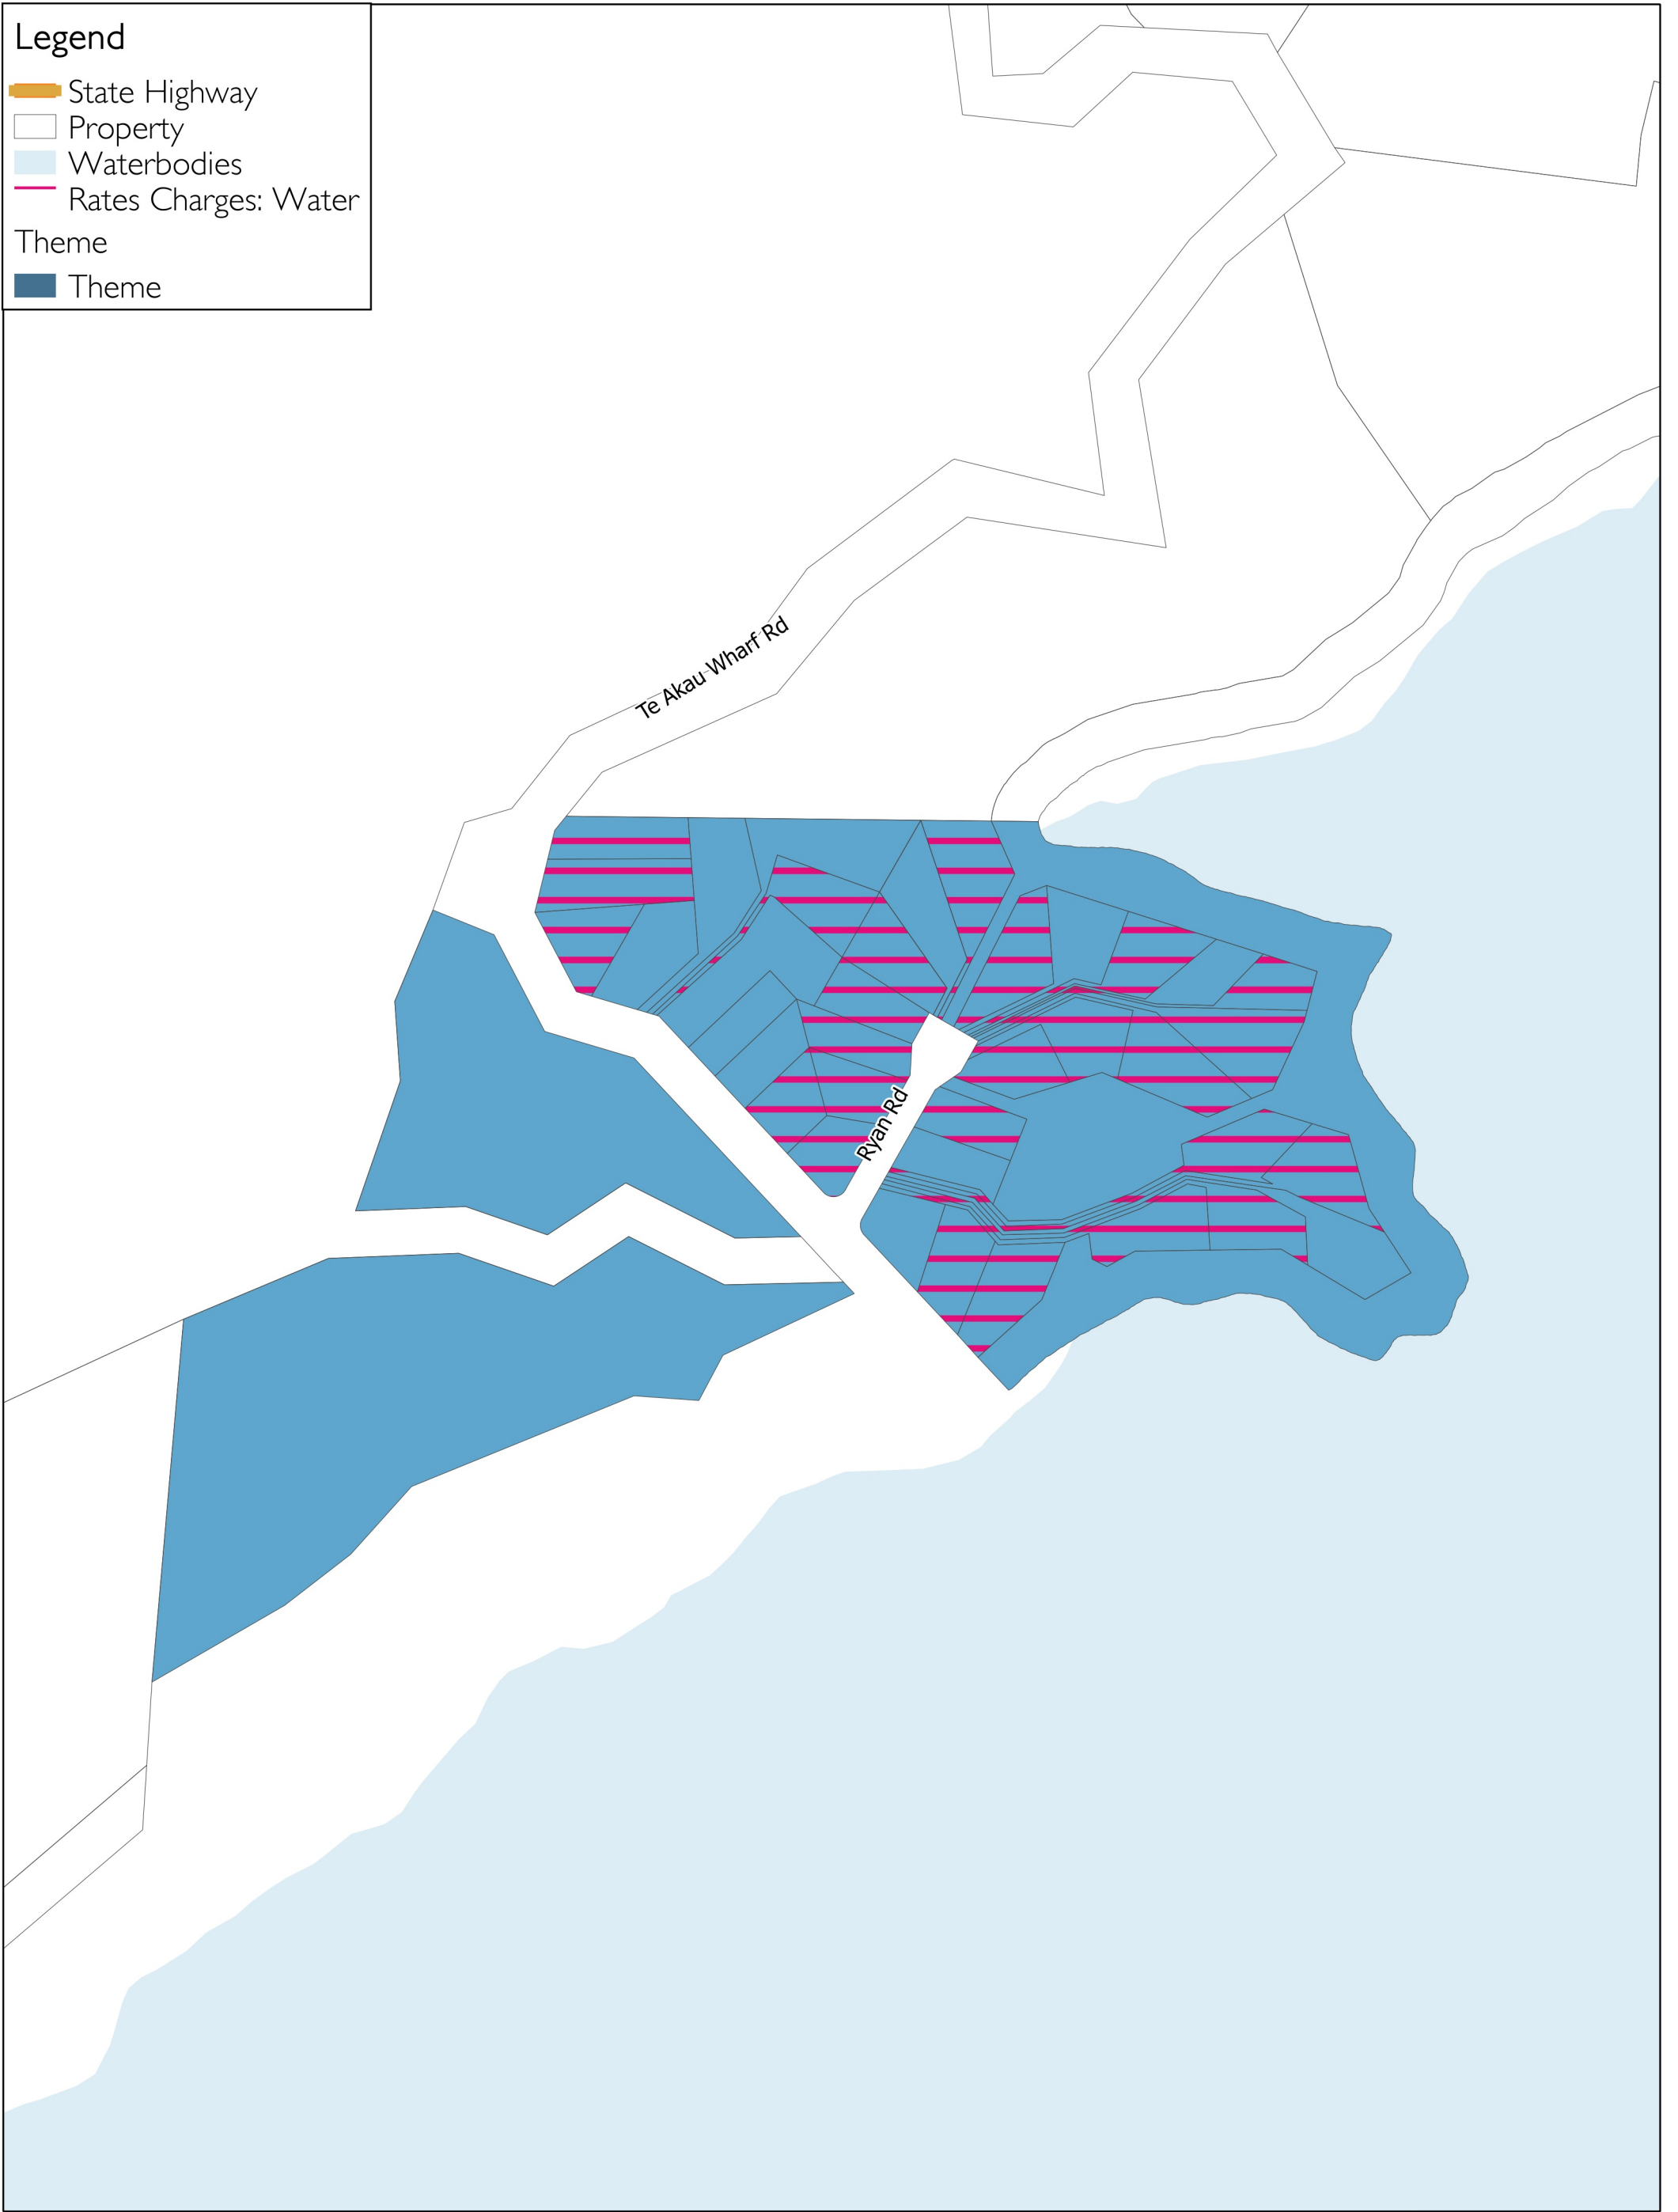

Legend

- State Highway
- Property
- Waterbodies
- Rates Charges: Water
- Theme
- Theme

**WATER:
Te Akau Water Meter Connected**

GIS Department
Created By: EMK
Created For:
STHOM002
Date Created:
25/05/2018
Projection: NZTM
GD2000
Ref: ME592

Copyright @ Waikato
District Council
Cadastral data CCBY Land
Information New Zealand.